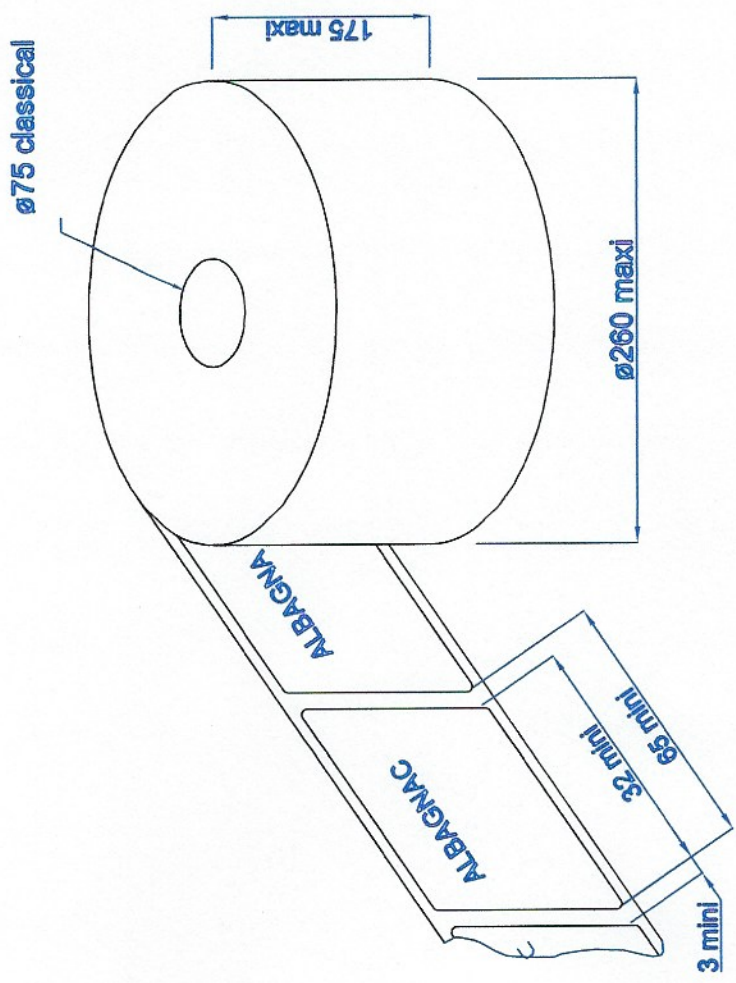

HAS CIMKE

Inside label imperatively,
progress left in front,
paper 85g/m2 mini.

LABEL 1 ROLLING-UP
GAIA

N:

Version:

HAT CIMKE

Inside label imperatively,
progress left in front,
paper 85g/m2 mini.

LABEL 2 ROLLING-UP
GAIA