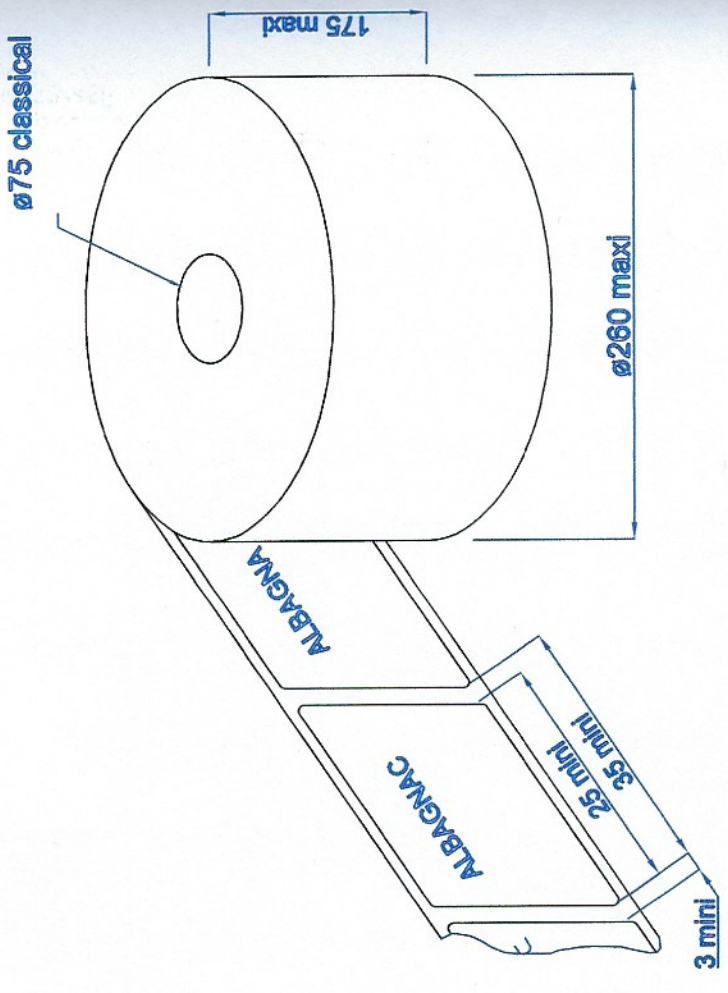

HAS CIMKE

Inside label imperatively,
progress left in front,
paper 85g/m2 mini.

LABEL 1 ROLLING-UP
GAIA

N:

Version:

HAT CIMKE

Inside label imperatively,
progress left in front,
paper 85g/m2 mini.

LABEL 2 ROLLING-UP
GAIA